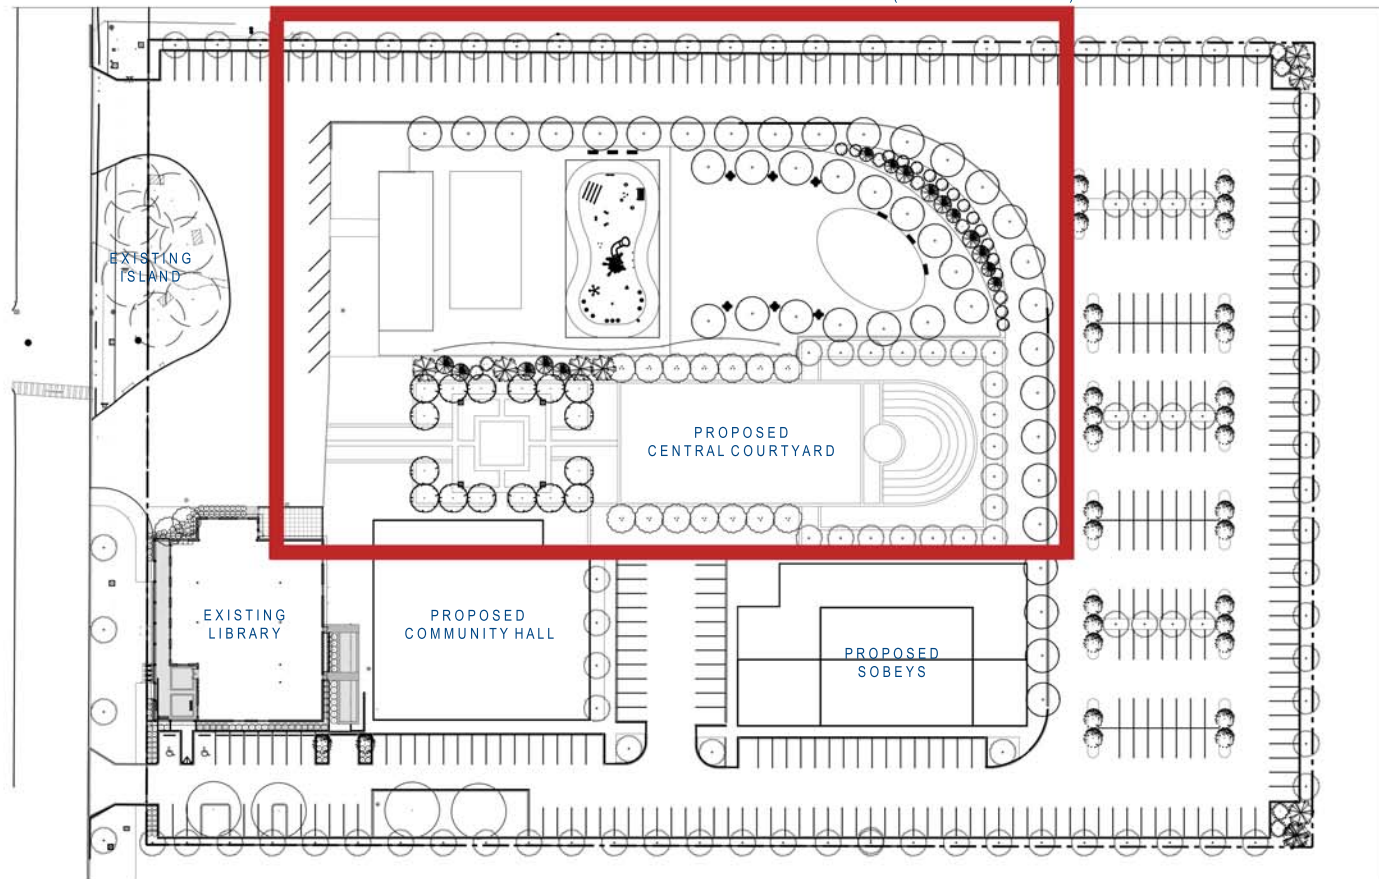

OVERALL SITE PLAN

SPLASH PARK BLOW UP (SEE RENDERING)

BLOW UP RENDERING OF SPLASH PARK

LEGEND

- 1 PROPOSED SMALL CAR PARKING
- 2 EXISTING POOL BUILDING
- 3 EXISTING POOL
- 4 PROPOSED SPRAY PARK
- 5 PROPOSED BENCH LOCATIONS
- 6 PROPOSED PICNIC TABLES
- 7 PROPOSED LANDSCAPE BUFFER
- 8 RELOCATED PLAYGROUND
- 9 PROPOSED AMPHITHEATRE
- 10 PROPOSED PICNIC TABLES
- 11 PROPOSED CENTRAL GRASS AREA
- 12 PROPOSED WIND SCREEN FENCE
- 13 PROPOSED OVERSPRAY
- 14 PROPOSED CENTRAL COURTYARD

EXISTING AERIAL MAP

EXISTING PLAY STRUCTURES