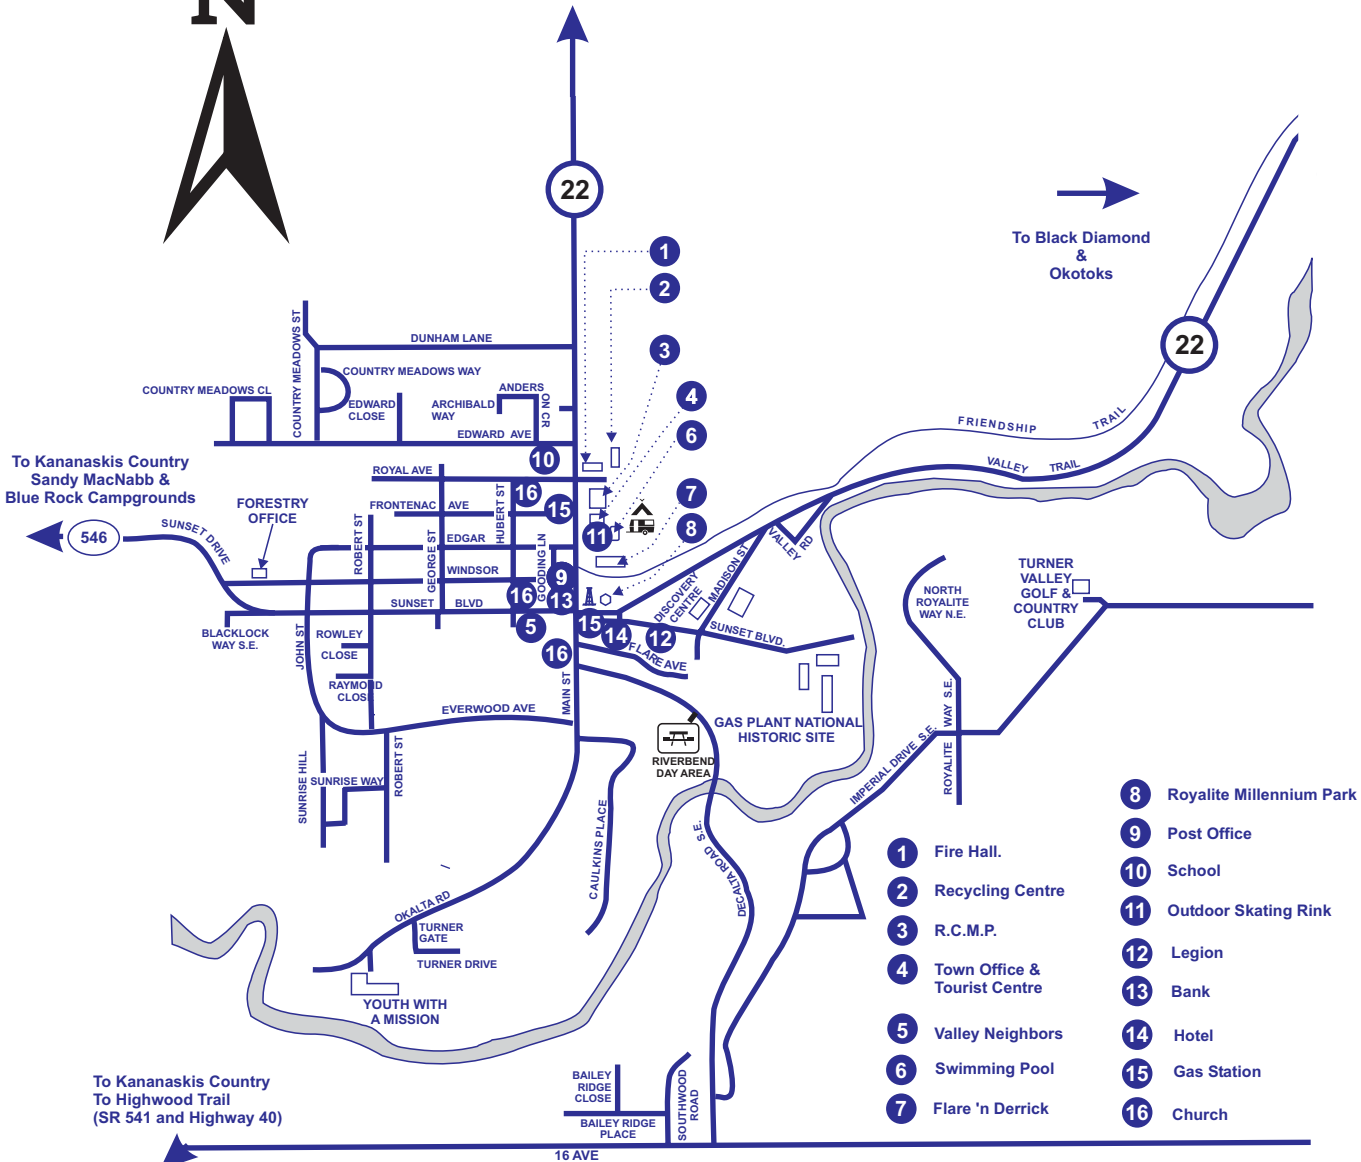

To Millarville, Priddis & Calgary

- 1 Fire Hall.
- 2 Recycling Centre
- 3 R.C.M.P.
- 4 Town Office & Tourist Centre
- 5 Valley Neighbors
- 6 Swimming Pool
- 7 Flare 'n Derrick
- 8 Royalite Millennium Park
- 9 Post Office
- 10 School
- 11 Outdoor Skating Rink
- 12 Legion
- 13 Bank
- 14 Hotel
- 15 Gas Station
- 16 Church

# TURNER VALLEY LOCATION MAP